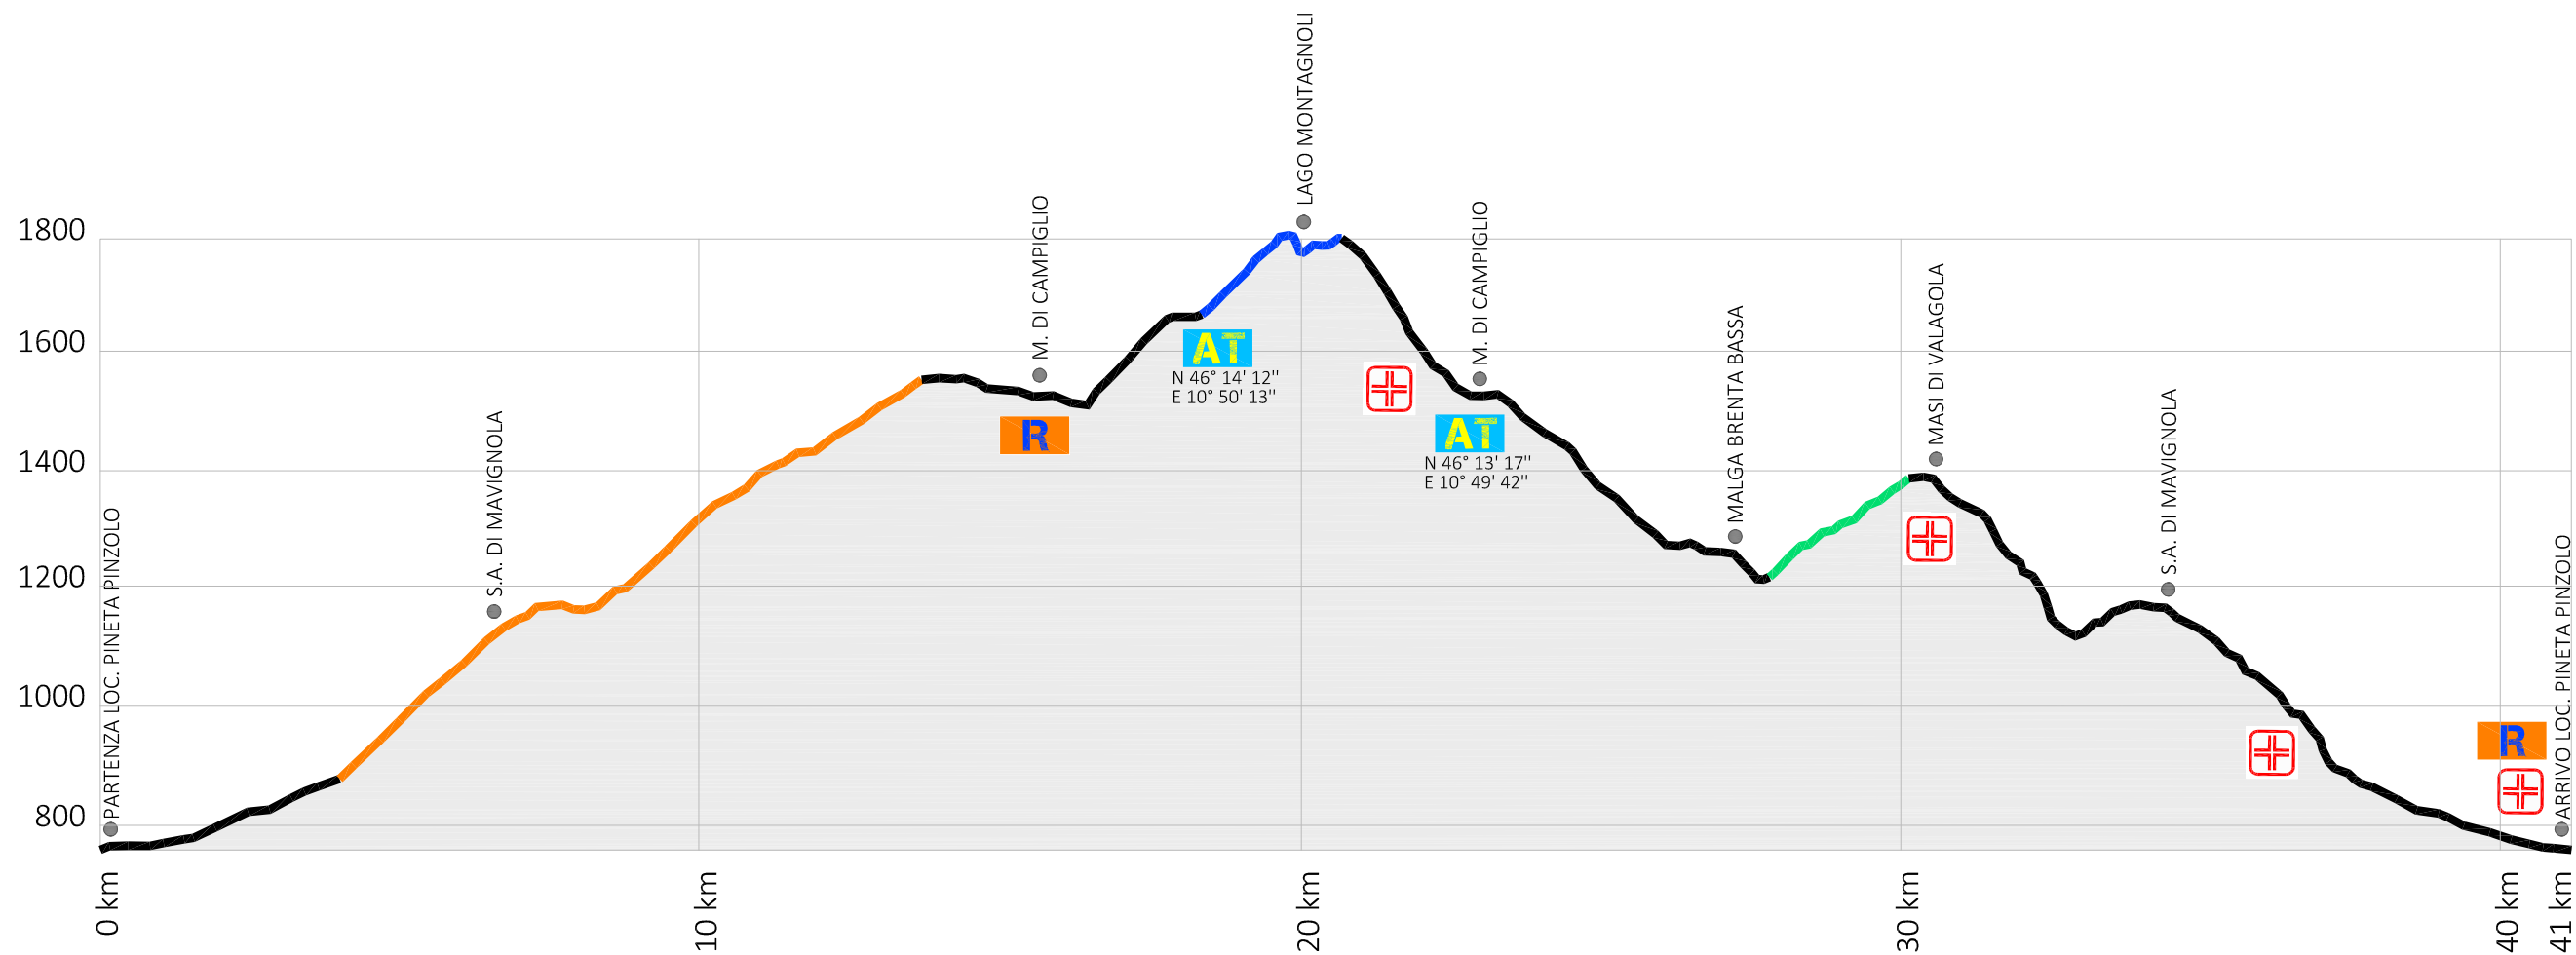

# PERCORSO RACE - 41 KM 1400 D+

**DOLOMITICA**  
**BRENTA BIKE**  
TEST YOUR BIKE ATTITUDE!

## DATI SALITE

	LUNGHEZZA LENGHT	DISLIV. ALTITUDE	PEND. MEDIA AVERAGE SLOPE	PEND. MAX MAX SLOPE	DIFFICOLTÀ DIFFICULTY
NUMBER ONE	10,0 km	670 m	7%	15%	★★★
HALF PARADISO	2,0 km	130 m	6%	15%	★★★
FORESTA	3,0 km	181 m	6%	12%	★★

**PUNTO SOCCORSO**  
**FIRST AID**

**AREA TECNICA**  
**FEED TECHNICAL ZONE**

**RISTORO**  
**FEED ZONE**